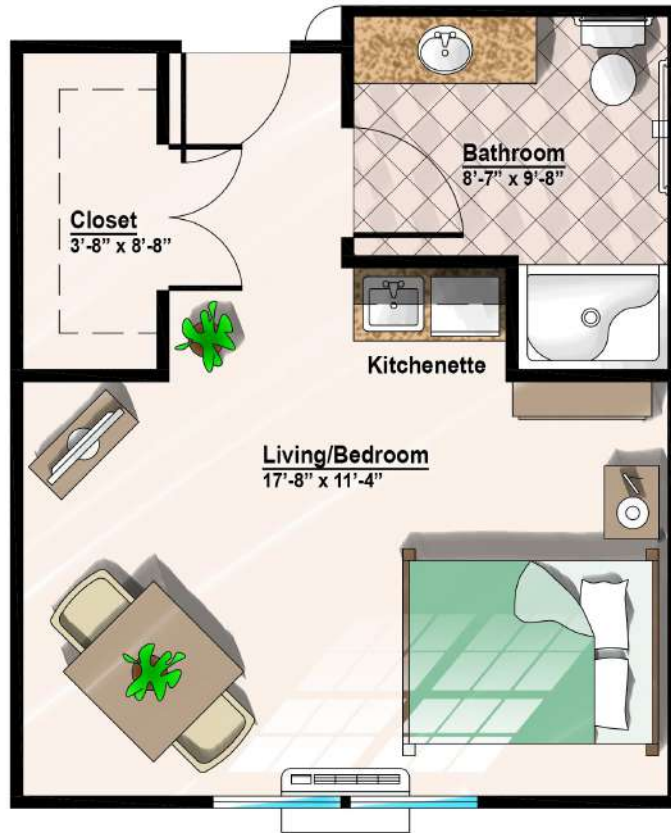

Assisted Living - Studio
387 Sf.

Studio
387 Sf. Approximate

📍 100 Carrick Court
Mt. Juliet, TN 37122

🌐 CarrickGlenSeniorLiving.com

📞 (615) 758-0953

Compassion. Comfort. Community.