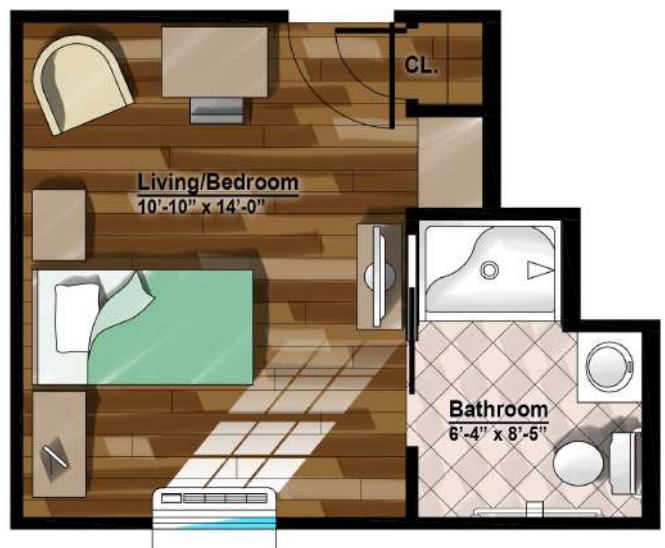

The Isle
Studio Deluxe
336 Sf. Approximate

The Isle
Studio
230 Sf. Approximate

📍 100 Carrick Court
Mt. Juliet, TN 37122

🌐 CarrickGlenSeniorLiving.com

📞 (615) 758-0953

Compassion. Comfort. Community.