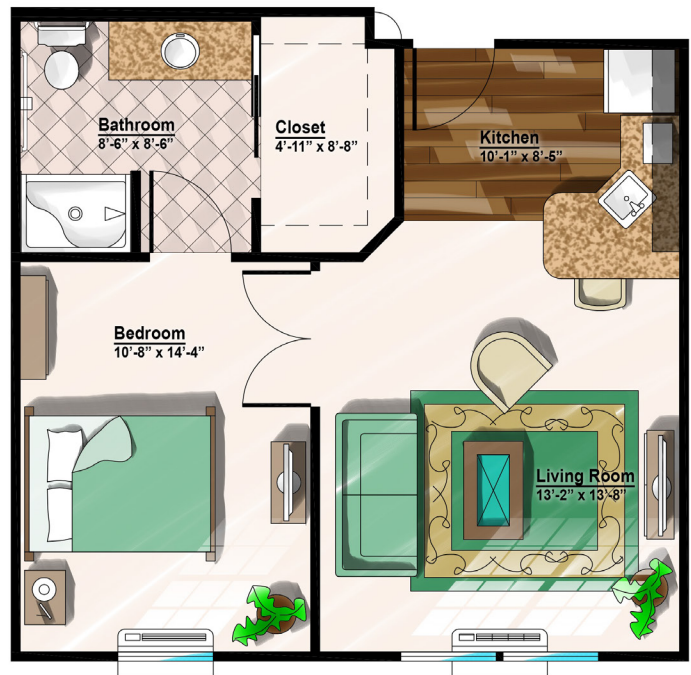

# Assisted Living - One Bedroom

577 to 576 Sf.

**One Bedroom A**  
w/ Screen Porch  
**577 Sf. Approx. Total Gross**  
Includes Screen Porch  
**469 Sf. Approximate**  
Climate Controlled

**One Bedroom B**  
576 Sf. Approximate