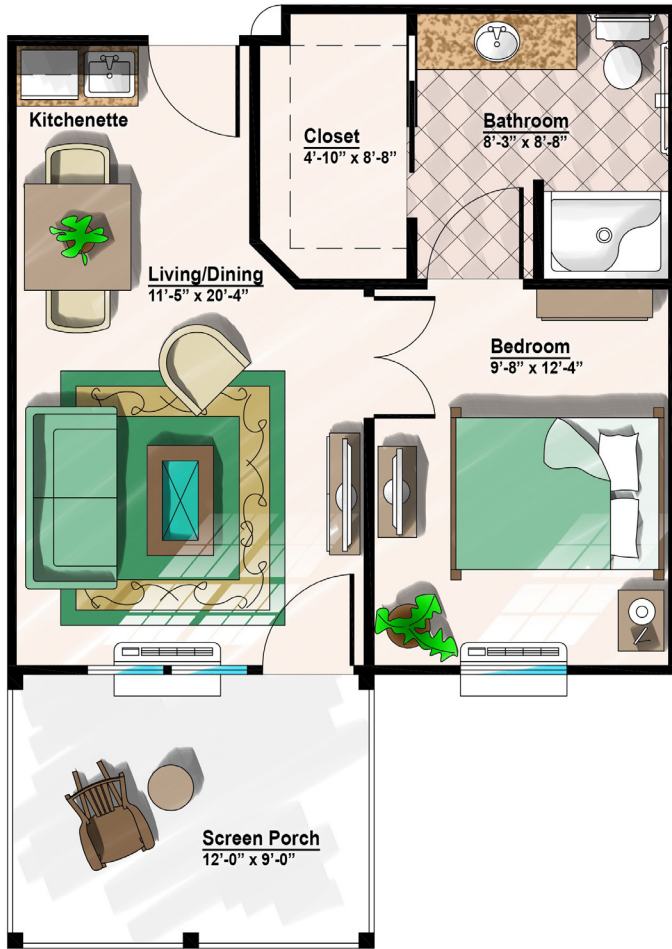

# Assisted Living - One Bedroom

577 to 576 Sf.

**One Bedroom A**  
w/ Screen Porch  
**577 Sf. Approx. Total Gross**  
Includes Screen Porch  
**469 Sf. Approximate**  
Climate Controlled

**One Bedroom B**  
576 Sf. Approximate